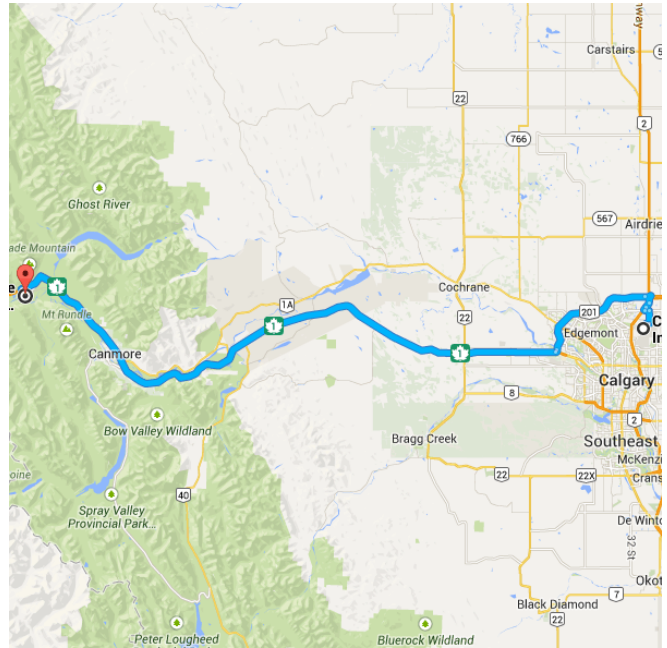

Directions from Calgary International Airport to Banff Park Lodge Resort Hotel & Conference Centre

○ Calgary International Airport

2000 Airport Rd NE, Calgary, AB T2E 6Z8

Get on **AB-2 N** from **Airport Rd NE** and **Barlow Trail NE N**

5.2 km / 8 min

- ↑ 1. Head **west** on **Airport Rd NE**
95 m
- ↶ 2. Keep **left** to stay on **Airport Rd NE**
1.0 km
- ↷ 3. Turn **right** to stay on **Airport Rd NE**
350 m
- ↶ 4. Turn **left** onto **Barlow Trail NE N**
2.3 km
- ↶ 5. Turn **left** onto **Country Hills Blvd NE**
700 m
- ⤴ 6. Merge onto **AB-2 N** via the ramp to **Red Deer**
750 m

Take **AB-1 W/Trans-Canada Hwy** to **Mt Norquay Rd** in Improvement District No. 9.
 Take the exit toward **Banff** from **AB-1 W/Trans-Canada Hwy**

138 km / 1 h 20 min

- ▲
 7. Merge onto **AB-2 N**
 _____ 1.0 km
- ↘
 8. Take exit **271** for **Alberta 201 W/Stoney Trail**
 _____ 2.8 km
- ▲
 9. Merge onto **Stoney Trail NW/AB-201 W**
 _____ 21.8 km
- ↘
 10. Take exit **36** for **AB-1 W/Trans Canada Highway W** toward **16 Avenue N/Banff**
 _____ 650 m
- ▲
 11. Merge onto **AB-1 W/Trans-Canada Hwy**
 _____ 111 km
- ↘
 12. Take the exit toward **Banff**
 _____ 230 m

Continue on **Mt Norquay Rd**. Drive to **Lynx St** in Banff

1.4 km / 2 min

- ↶
 13. Turn **left** onto **Mt Norquay Rd** (signs for **Banff**)
 _____ 950 m
- ↑
 14. Continue onto **Gopher St/Lynx St**
i Continue to follow **Lynx St**
i Destination will be on the right
 _____ 500 m