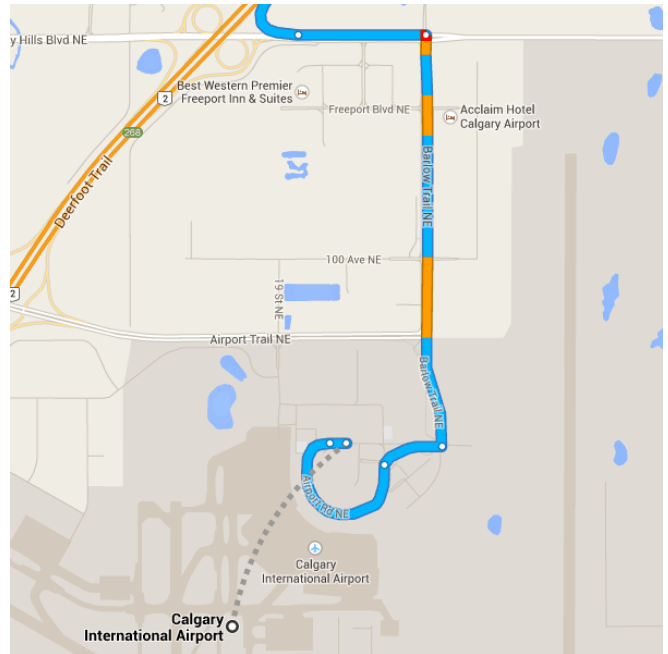

Directions from Calgary International Airport to Banff Park Lodge Resort Hotel & Conference Centre

○ Calgary International Airport

2000 Airport Rd NE, Calgary, AB T2E 6Z8

Get on **AB-2 N** from **Airport Rd NE** and **Barlow Trail NE N**

5.2 km / 8 min

- ↑ 1. Head **west** on **Airport Rd NE**
95 m
- ↶ 2. Keep **left** to stay on **Airport Rd NE**
1.0 km
- ↷ 3. Turn **right** to stay on **Airport Rd NE**
350 m
- ↶ 4. Turn **left** onto **Barlow Trail NE N**
2.3 km
- ↶ 5. Turn **left** onto **Country Hills Blvd NE**
700 m
- ⤴ 6. Merge onto **AB-2 N** via the ramp to **Red Deer**
750 m

Take **AB-1 W/Trans-Canada Hwy** to **Mt Norquay Rd** in Improvement District No. 9.
 Take the exit toward **Banff** from **AB-1 W/Trans-Canada Hwy**

138 km / 1 h 20 min

- ▲
 7. Merge onto **AB-2 N**
 _____ 1.0 km
- ↘
 8. Take exit **271** for **Alberta 201 W/Stoney Trail**
 _____ 2.8 km
- ▲
 9. Merge onto **Stoney Trail NW/AB-201 W**
 _____ 21.8 km
- ↘
 10. Take exit **36** for **AB-1 W/Trans Canada Highway W** toward **16 Avenue N/Banff**
 _____ 650 m
- ▲
 11. Merge onto **AB-1 W/Trans-Canada Hwy**
 _____ 111 km
- ↘
 12. Take the exit toward **Banff**
 _____ 230 m

Continue on **Mt Norquay Rd**. Drive to **Lynx St** in Banff

1.4 km / 2 min

- ↶
 13. Turn **left** onto **Mt Norquay Rd** (signs for **Banff**)
 _____ 950 m
- ↑
 14. Continue onto **Gopher St/Lynx St**
i Continue to follow **Lynx St**
i Destination will be on the right
 _____ 500 m