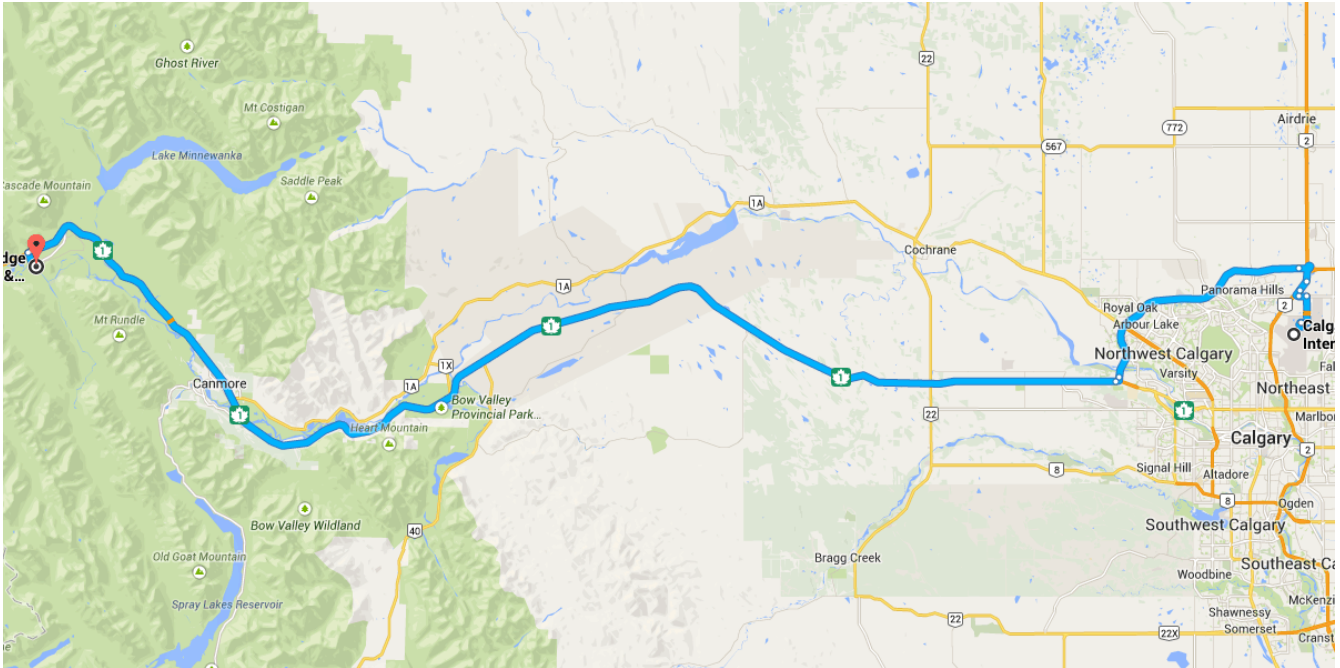

Directions from Calgary International Airport to Banff Park Lodge Resort Hotel & Conference Centre

○ Calgary International Airport

2000 Airport Rd NE, Calgary, AB T2E 6Z8

Get on **AB-2 N** from **Airport Rd NE** and **Barlow Trail NE N**

5.2 km / 8 min

- ↑ 1. Head **west** on **Airport Rd NE**
95 m
- ↶ 2. Keep **left** to stay on **Airport Rd NE**
1.0 km
- ↷ 3. Turn **right** to stay on **Airport Rd NE**
350 m
- ↶ 4. Turn **left** onto **Barlow Trail NE N**
2.3 km
- ↶ 5. Turn **left** onto **Country Hills Blvd NE**
700 m
- ⤴ 6. Merge onto **AB-2 N** via the ramp to **Red Deer**
750 m

Take **AB-1 W/Trans-Canada Hwy** to **Mt Norquay Rd** in Improvement District No. 9.
 Take the exit toward **Banff** from **AB-1 W/Trans-Canada Hwy**

138 km / 1 h 20 min

- ▲
 7. Merge onto **AB-2 N**
 _____ 1.0 km
- ↘
 8. Take exit **271** for **Alberta 201 W/Stoney Trail**
 _____ 2.8 km
- ▲
 9. Merge onto **Stoney Trail NW/AB-201 W**
 _____ 21.8 km
- ↘
 10. Take exit **36** for **AB-1 W/Trans Canada Highway W** toward **16 Avenue N/Banff**
 _____ 650 m
- ▲
 11. Merge onto **AB-1 W/Trans-Canada Hwy**
 _____ 111 km
- ↘
 12. Take the exit toward **Banff**
 _____ 230 m

Continue on **Mt Norquay Rd**. Drive to **Lynx St** in Banff

1.4 km / 2 min

- ↶
 13. Turn **left** onto **Mt Norquay Rd** (signs for **Banff**)
 _____ 950 m
- ↑
 14. Continue onto **Gopher St/Lynx St**
i Continue to follow **Lynx St**
i Destination will be on the right
 _____ 500 m