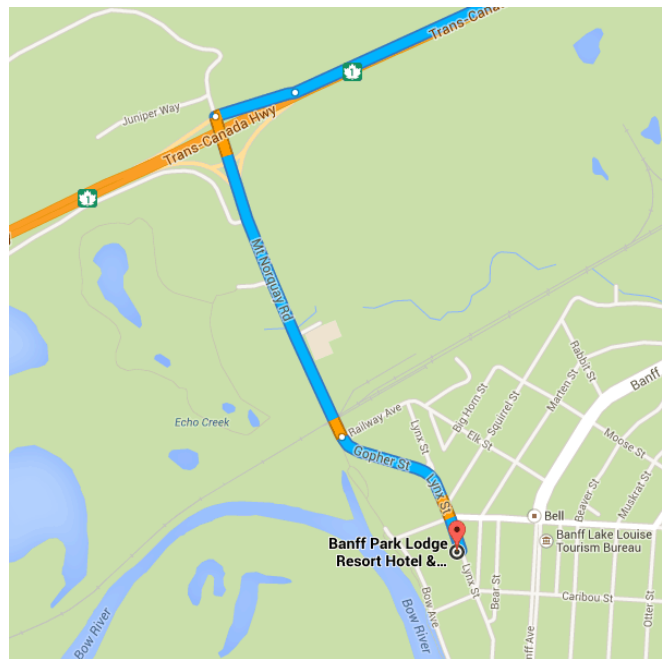

Directions from Calgary International Airport to Banff Park Lodge Resort Hotel & Conference Centre

○ Calgary International Airport

2000 Airport Rd NE, Calgary, AB T2E 6Z8

Get on **AB-2 N** from **Airport Rd NE** and **Barlow Trail NE N**

5.2 km / 8 min

- ↑ 1. Head **west** on **Airport Rd NE**
95 m
- ↶ 2. Keep **left** to stay on **Airport Rd NE**
1.0 km
- ↷ 3. Turn **right** to stay on **Airport Rd NE**
350 m
- ↶ 4. Turn **left** onto **Barlow Trail NE N**
2.3 km
- ↶ 5. Turn **left** onto **Country Hills Blvd NE**
700 m
- ⤴ 6. Merge onto **AB-2 N** via the ramp to **Red Deer**
750 m

Take **AB-1 W/Trans-Canada Hwy** to **Mt Norquay Rd** in Improvement District No. 9.
 Take the exit toward **Banff** from **AB-1 W/Trans-Canada Hwy**

138 km / 1 h 20 min

- ▲
 7. Merge onto **AB-2 N**
 _____ 1.0 km
- ↘
 8. Take exit **271** for **Alberta 201 W/Stoney Trail**
 _____ 2.8 km
- ▲
 9. Merge onto **Stoney Trail NW/AB-201 W**
 _____ 21.8 km
- ↘
 10. Take exit **36** for **AB-1 W/Trans Canada Highway W** toward **16 Avenue N/Banff**
 _____ 650 m
- ▲
 11. Merge onto **AB-1 W/Trans-Canada Hwy**
 _____ 111 km
- ↘
 12. Take the exit toward **Banff**
 _____ 230 m

Continue on **Mt Norquay Rd**. Drive to **Lynx St** in Banff

1.4 km / 2 min

- ↶
 13. Turn **left** onto **Mt Norquay Rd** (signs for **Banff**)
 _____ 950 m
- ↑
 14. Continue onto **Gopher St/Lynx St**
i Continue to follow **Lynx St**
i Destination will be on the right
 _____ 500 m